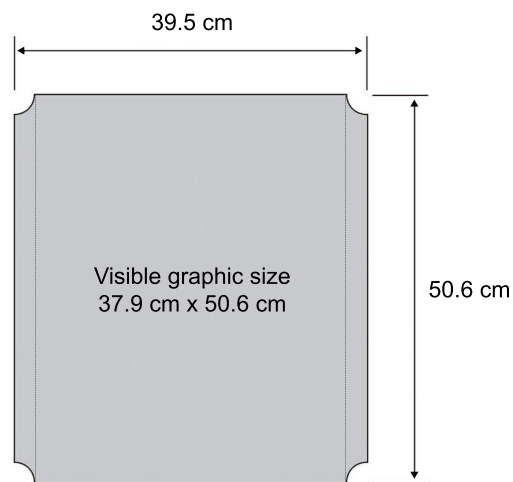

Assemble

Instruction Manual Spiral Tower Spiral Counter

Visible graphic size
37.9 cm x 50.6 cm

Total graphic size
39.5 cm x 50.6 cm