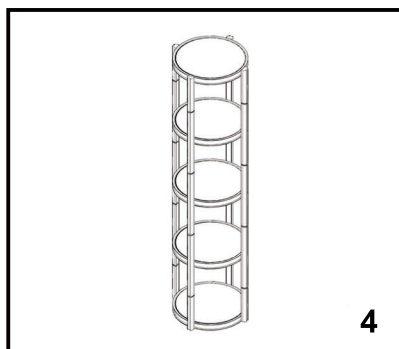

Assemble

Instruction Manual Spiral Tower Spiral Counter

Visible graphic size
37.9 cm x 50.6 cm

Total graphic size
39.5 cm x 50.6 cm