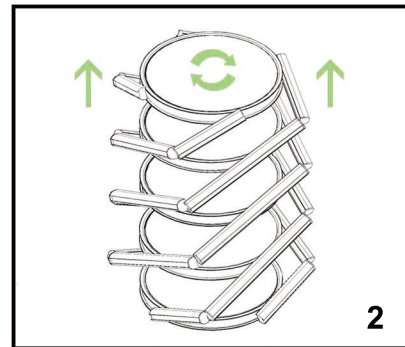

Assemble

Instruction Manual Spiral Tower Spiral Counter

Visible graphic size
37.9 cm x 50.6 cm

Total graphic size
39.5 cm x 50.6 cm