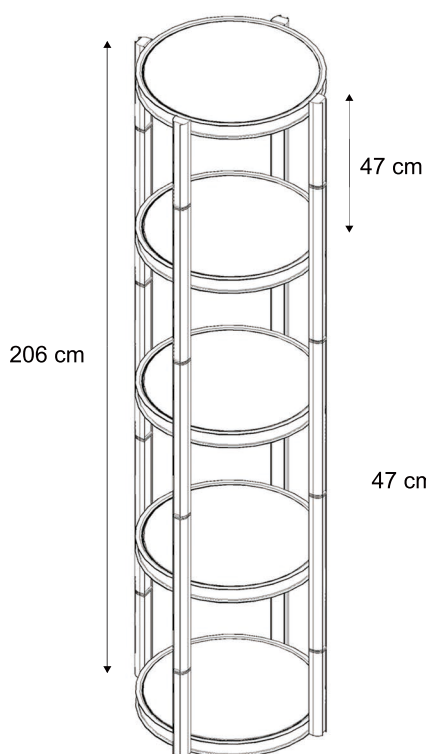

Assemble

Instruction Manual Spiral Tower Spiral Counter

Visible graphic size
37.9 cm x 50.6 cm

Total graphic size
39.5 cm x 50.6 cm