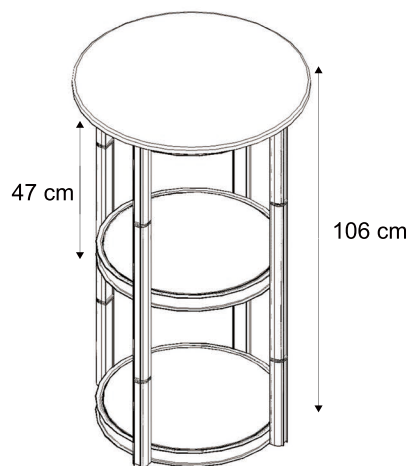

Assemble

Instruction Manual Spiral Tower Spiral Counter

Visible graphic size
37.9 cm x 50.6 cm

Total graphic size
39.5 cm x 50.6 cm