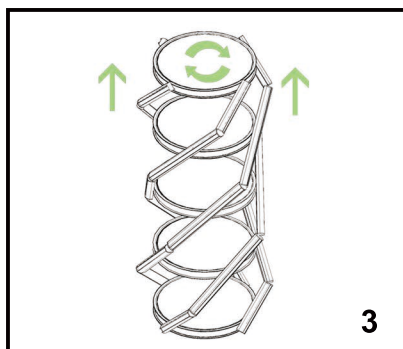

Assemble

Instruction Manual Spiral Tower Spiral Counter

Visible graphic size
37.9 cm x 50.6 cm

Total graphic size
39.5 cm x 50.6 cm