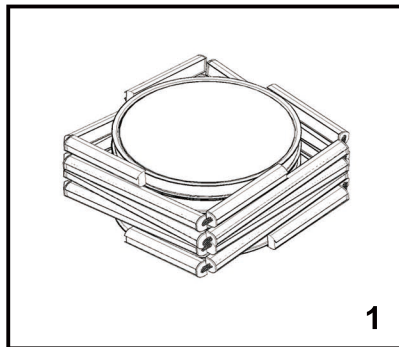

Assemble

Instruction Manual Spiral Tower Spiral Counter

Visible graphic size
37.9 cm x 50.6 cm

Total graphic size
39.5 cm x 50.6 cm