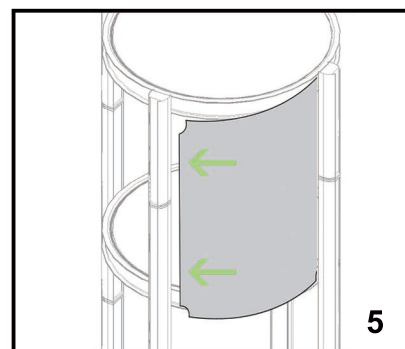

Assemble

Instruction Manual Spiral Tower Spiral Counter

Visible graphic size
37.9 cm x 50.6 cm

Total graphic size
39.5 cm x 50.6 cm